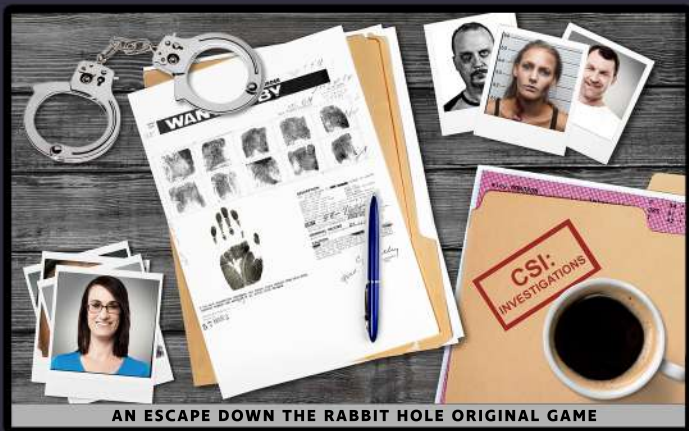

OUR GAMES

COLLEGE OF MAGIC

Wands at the ready. You are back for another year at Barumbrook College of Witchcraft and Wizardry. A group of dark witches and wizards steal 4 items from somewhere within the college's grounds. You and your friends take it upon yourselves to hunt down the lost items and return them to the room of secrets before its too late.