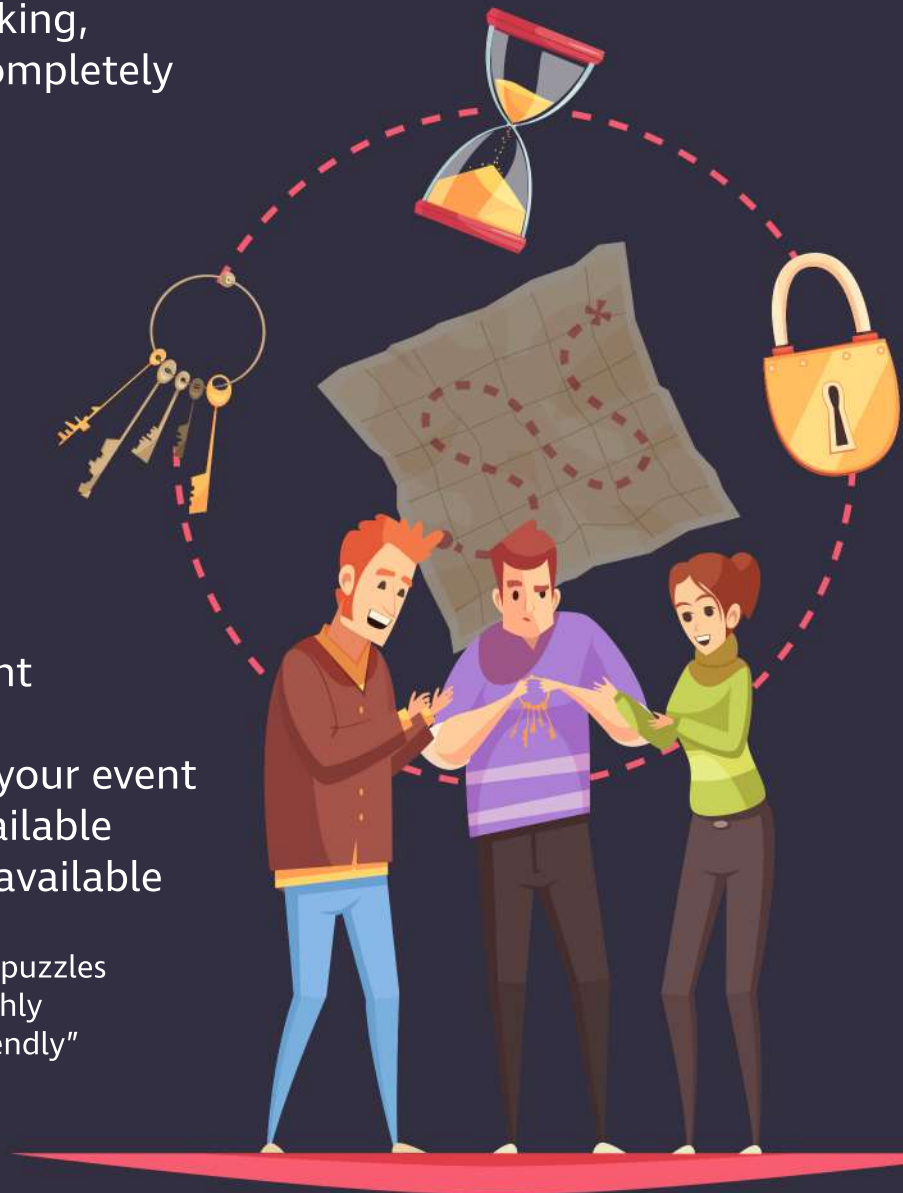

ABOUT

Going into an Escape Room is like the crystal maze. You and your teammates go into a themed room and have to find and solve a series of clues in order to escape or complete the room's challenge.

The pressure's on, the clock's ticking, the adrenaline's pumping. It's completely immersive, team bonding and entertaining for all.

WHY GO TO ESCAPE DOWN THE RABBIT HOLE?

- Perfect for team building
- Indoor / Outdoor, Day / Night
- Something for everyone
- Dedicated staff member for your event
- Food and drink packages available
- Other social event packages available

"Brill time tonight really enjoyed the puzzles and escaping the room, Thoroughly recommend. Staff were all very friendly"
- B. Clarke

"brilliant experience! great evening
- we will definitely be back"
- C. Colins

CONTACT OUR EVENTS TEAM ON

01271 374 944

escapedowntherabbithole@gmail.com

or visit www.escapedowntherabbithole.com